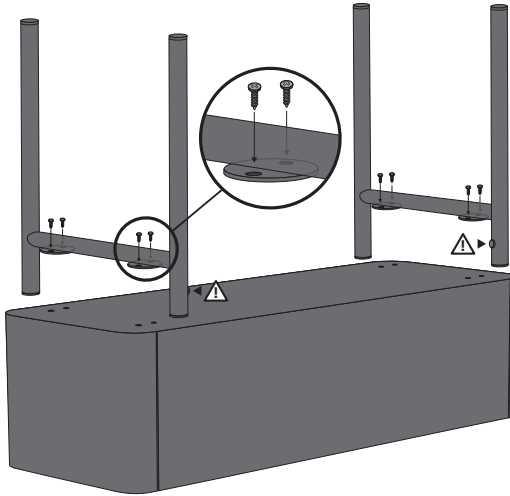

eva solo

EN

Read before use

Simply Grow Planters

Parts

2 x legs

8 x screws

1 x metal tray

1 x plastic tray

1 x capillary mat

1 x planter box

Assembly

1. Flip the planter upside down and place the legs in position. Add the 8 screws and tighten.
OBS: Please note that the rubber plugs on top of the legs must face towards each other.

2. Wrap the capillary mat around the metal tray with the top being covered and the sides hanging down. Place the metal tray with capillary mat in the plastic tray and place into the planter box.

Watering

Add water on top of capillary mat. The built-in self-watering system minimises the need for plant maintenance and ensures stable, balanced plant growth while eliminating the risk of over-watering. The plastic tray can hold up to 8 liters of water.