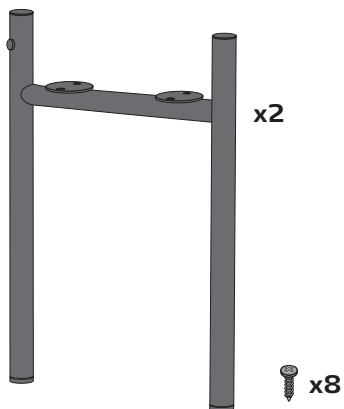

eva solo

EN

Read before use

Simply Grow Planters

Parts

2 x legs

8 x screws

1 x metal tray

1 x plastic tray

1 x capillary mat

1 x planter box

Assembly

1. Flip the planter upside down and place the legs in position. Add the 8 screws and tighten.
OBS: Please note that the rubber plugs on top of the legs must face towards each other.