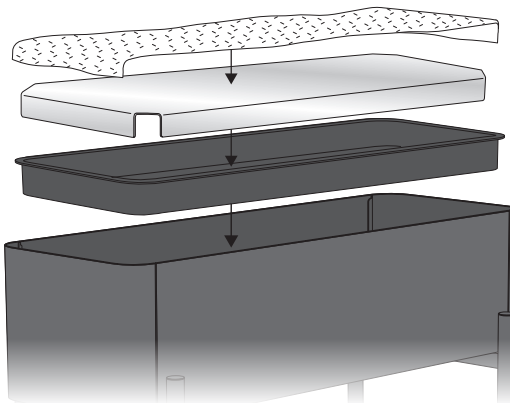

eva solo

EN

Read before use

Simply Grow Planters

Parts

2 x legs

8 x screws

1 x metal tray

1 x plastic tray

1 x capillary mat

1 x planter box

Assembly

1. Flip the planter upside down and place the legs in position. Add the 8 screws and tighten.
OBS: Please note that the rubber plugs on top of the legs must face towards each other.

2. Wrap the capillary mat around the metal tray with the top being covered and the sides hanging down. Place the metal tray with capillary mat in the plastic tray and place into the planter box.

Watering

Add water on top of capillary mat. The built-in self-watering system minimises the need for plant maintenance and ensures stable, balanced plant growth while eliminating the risk of over-watering. The plastic tray can hold up to 8 liters of water.