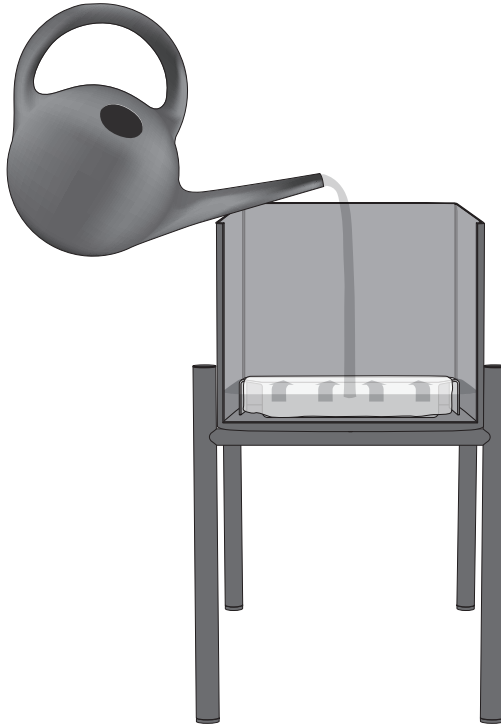

eva solo

EN

Read before use

Simply Grow Planters

Parts

2 x legs

8 x screws

1 x metal tray

1 x plastic tray

1 x capillary mat

1 x planter box

Assembly

1. Flip the planter upside down and place the legs in position. Add the 8 screws and tighten.
OBS: Please note that the rubber plugs on top of the legs must face towards each other.

2. Wrap the capillary mat around the metal tray with the top being covered and the sides hanging down. Place the metal tray with capillary mat in the plastic tray and place into the planter box.

Watering

Add water on top of capillary mat. The built-in self-watering system minimises the need for plant maintenance and ensures stable, balanced plant growth while eliminating the risk of over-watering. The plastic tray can hold up to 8 liters of water.