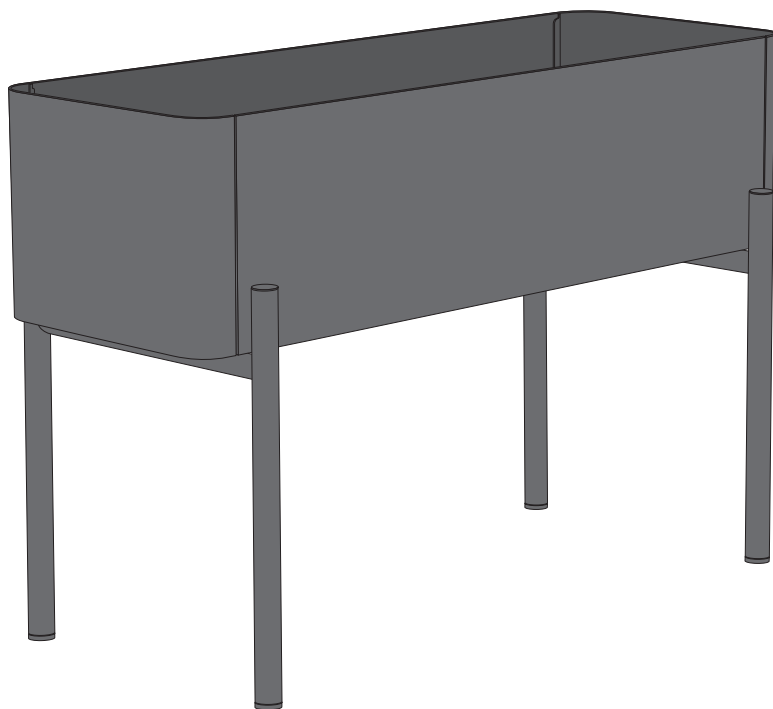

eva solo

EN

Read before use

Simply Grow Planters

Parts

2 x legs

8 x screws

1 x metal tray

1 x plastic tray

1 x capillary mat

1 x planter box

Assembly

1. Flip the planter upside down and place the legs in position. Add the 8 screws and tighten.
OBS: Please note that the rubber plugs on top of the legs must face towards each other.

2. Wrap the capillary mat around the metal tray with the top being covered and the sides hanging down. Place the metal tray with capillary mat in the plastic tray and place into the planter box.

Watering

Add water on top of capillary mat. The built-in self-watering system minimises the need for plant maintenance and ensures stable, balanced plant growth while eliminating the risk of over-watering. The plastic tray can hold up to 8 liters of water.