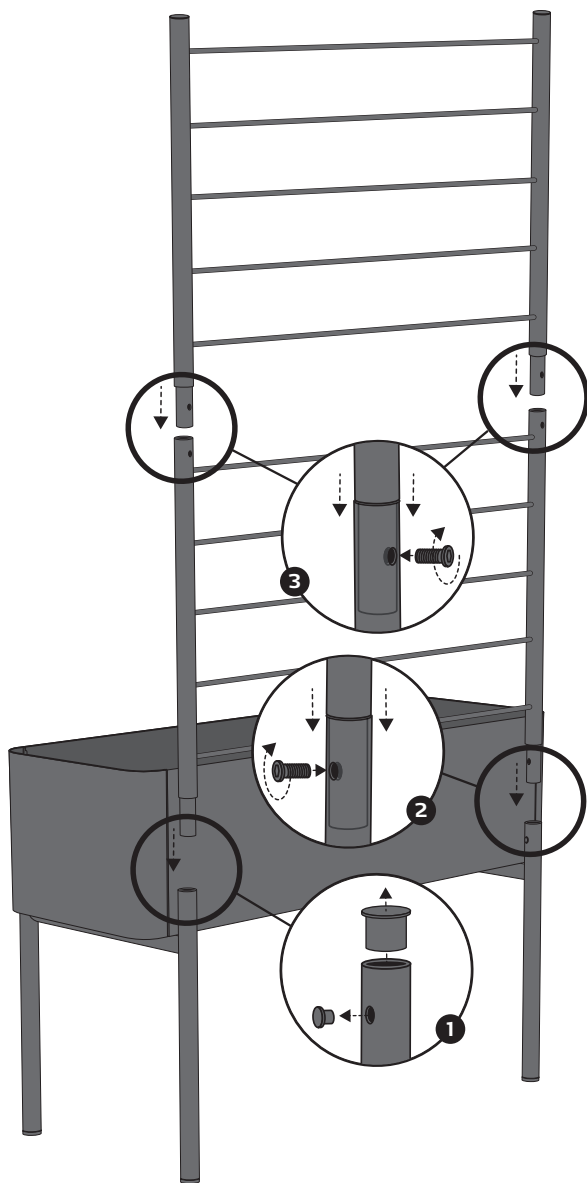

Trellis

Trellis is *sold separately* and can be added later.
Remove plugs and insert trellis.