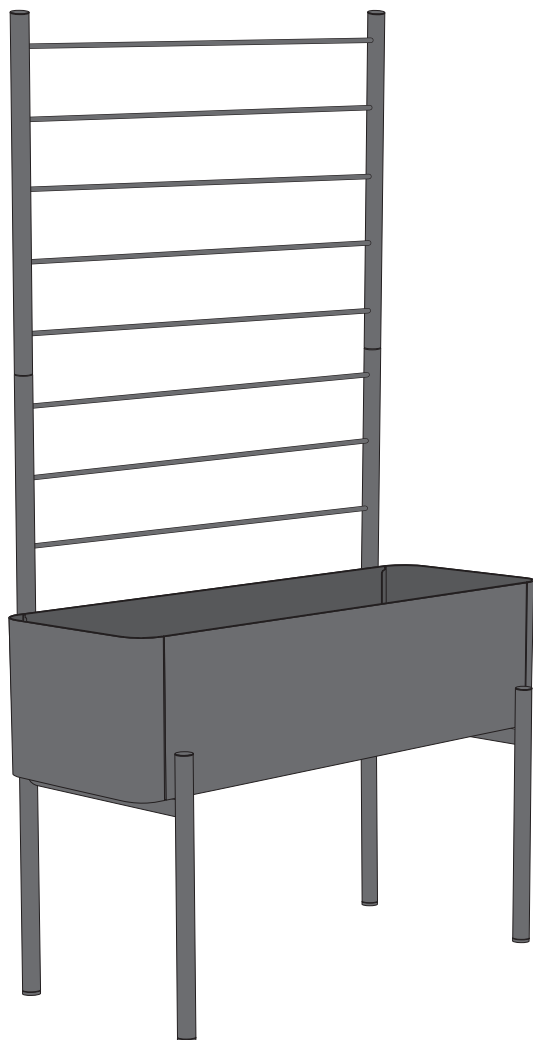

Tips & tricks

Use this QR code for additional tips and tricks for use of your Eva Solo Simply Grow Planter.